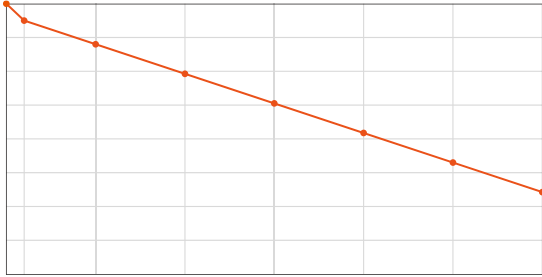

NEOSTAR

Moduł typu double-glass (szkło-szkło) 3P+60w

530 W – 550 W

red bull Winner 2023

Warranty partner

Munich RE

30±1

11

11

A series of horizontal lines for writing, starting with a thick grey header bar, followed by 10 thin grey lines.